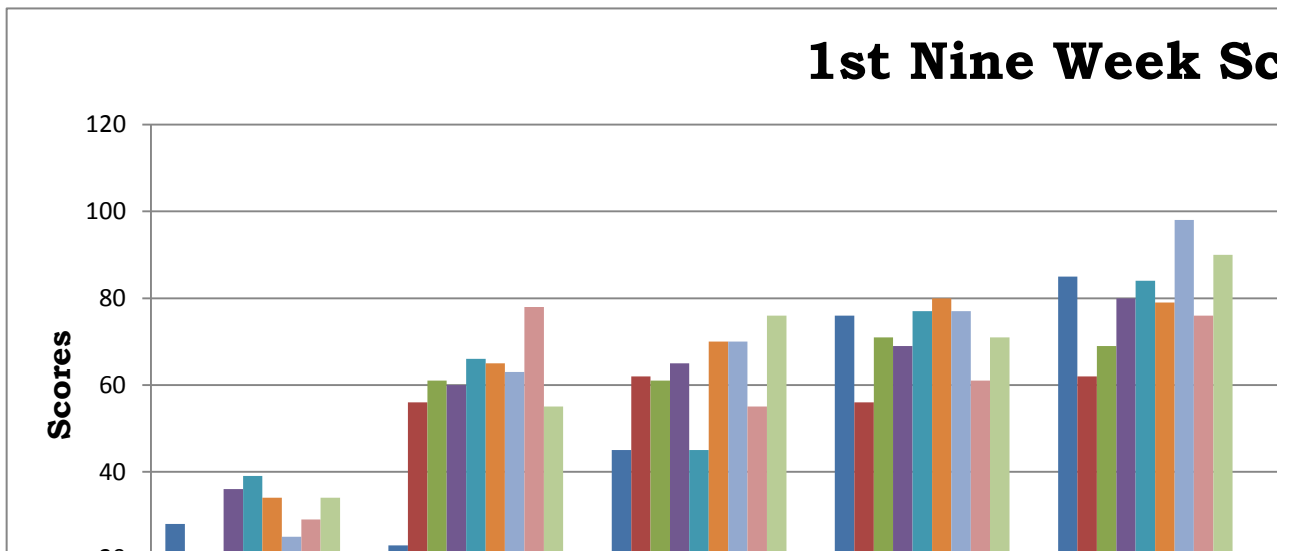

Ms. Clara Aymee Lopez
6th Grade

Math course 1

Quiz # 4 Fractions			Total	Percent
80	Interim 2	Post Baseline	503	63%
80	89	77	492	62%
75	88	79	481	60%
70	69	65	535	67%
79	77	69	536	67%
86	75	64	569	71%
78	83	80	599	75%
95	85	86	539	67%
62	98	80	540	68%
81	70	63	521	56%